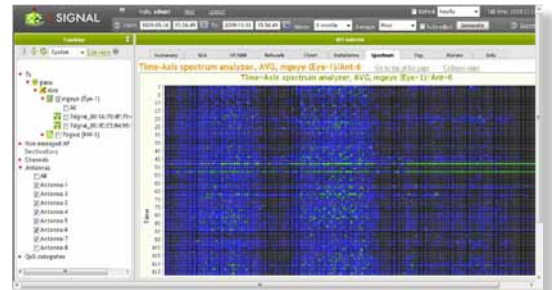

Use cases – Bring Your WLAN to a business critical level!

Typical cases include:

- **Network environment survey:**
  Supports WLAN deployment and installation, where access point interference, location and quality certification are needed.
- **Network optimization:**
  Quality and efficiency of operational networks can be optimized.
- **Network troubleshooting:**
  When networks are suspected or known to have sporadic or continuous quality issues.
- **Post-installation verification:**
  Ensures that WLAN coverage and quality are sufficient for the end-user device requirements.

7signal Site Miner is intended as a tool for WLAN administrators and system integrators. Data can be measured and analyzed concurrently, or left in stand-alone mode to record data automatically for posterior analysis. The 7signal Site Miner database contains all historical measurement data.

7signal Site Miner offers an ultimate way to analyze WLANs: colour-coded overviews show the problem areas in the network quickly.