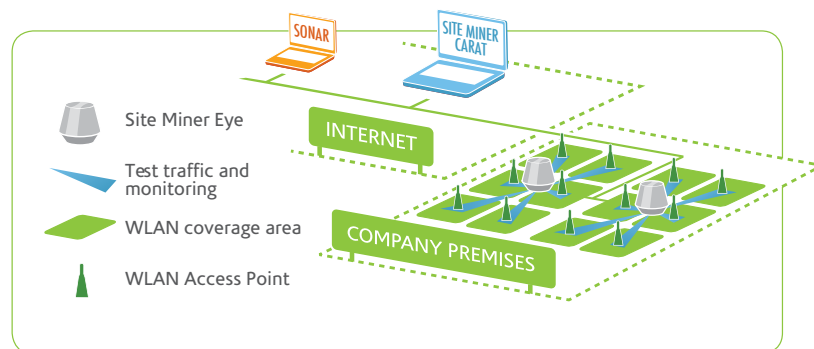

### Site Miner Eye

Specially developed and designed WLAN monitoring agent, with powerful sector antennas and spectrum analyzer

### Site Miner Carat

Revolutionary graphical reporting tool and an administrative user interface for WLAN site mining

### Sonar

Application performance (such as web, e-mail, ERP, WMS, and others) is tested against the Sonar server

7signal Site Miner is installed either completely in the monitored network or deployed remotely to trouble sites.

## 7signal Site Miner – Your Wireless Businessguard

- **Automatically collects** quality results
- **Monitors** performance from the end-users to the servers
- **Alerts** to any problems
- **Reports** on application usability in the network, from traditional data transfer to modern voice applications
- **Runs** application test traffic to chosen access points
- **Scans** the radio environment and finds interference sources and their effect on the network
- **Analyzes** peak traffic, problematic devices and radio-channel quality
- **Offers** an easy to use and informative user interface, providing result overviews as well as detailed, deep analysis of the network performance