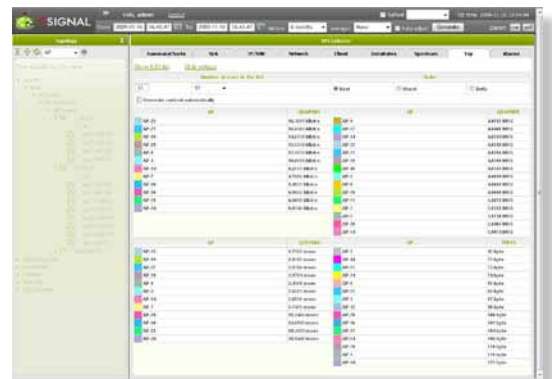

Data can be drilled down with, e.g. spectrum analysis, end-user device service level measurements, application service level measurements, or following IP retrieval and latency times.

7signal Site Miner – A ready-to-go troubleshooting tool

7signal Site Miner includes the following¹:

- Site Miner Eye monitoring stations (2 pcs).
- Laptop with pre-installed Site Miner Carat server software.
- Mini-laptop with pre-installed Sonar software.
- Site Miner Carat and Sonar software installation disks.
- Portable hard case (IP 67).
- Cables and chargers.

7signal Site Miner is delivered in a professional hard case with all the necessary equipment and accessories for installation in any environment.